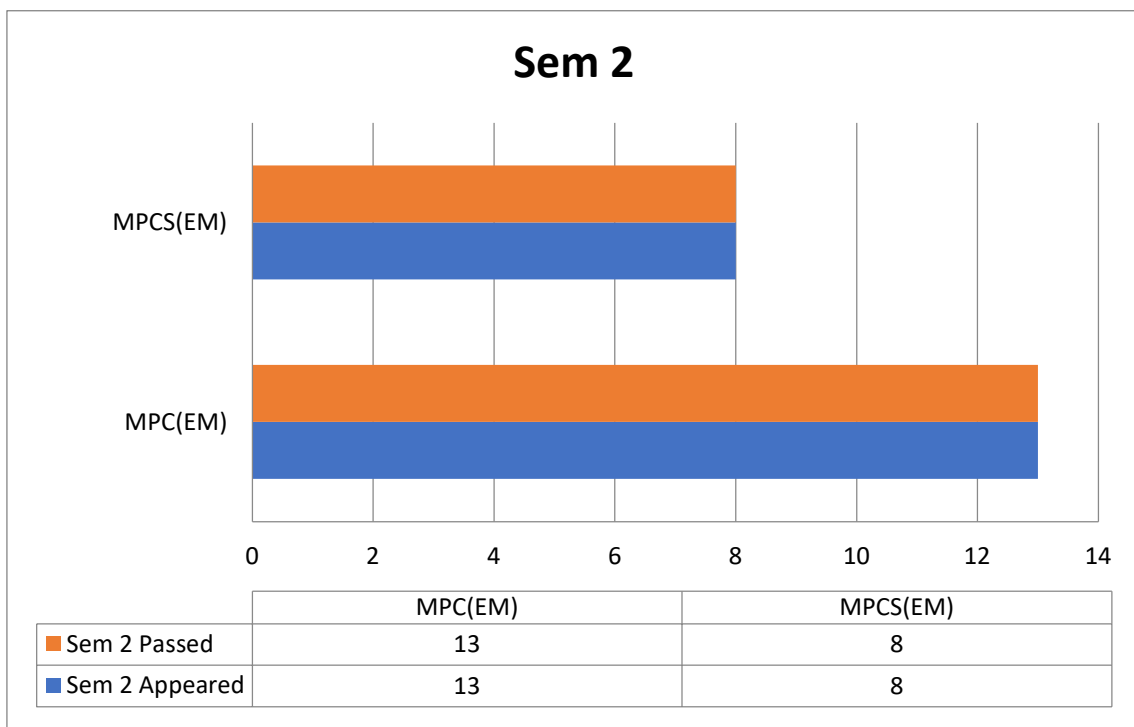

DEPARTMENT OF MATHEMATICS
RESULT ANALYSIS
2015 – 16

Second Year End

	MPC(TM)	MPCS(EM)
Second Year End Passed	7	16
Second Year End Appeared	16	16

Third Year End

	MPC(TM)	MPCS(EM)
Third Year End (Both Paper III & IV) Passed	8	15
Third Year End (Both Paper III & IV) Appeared	8	15