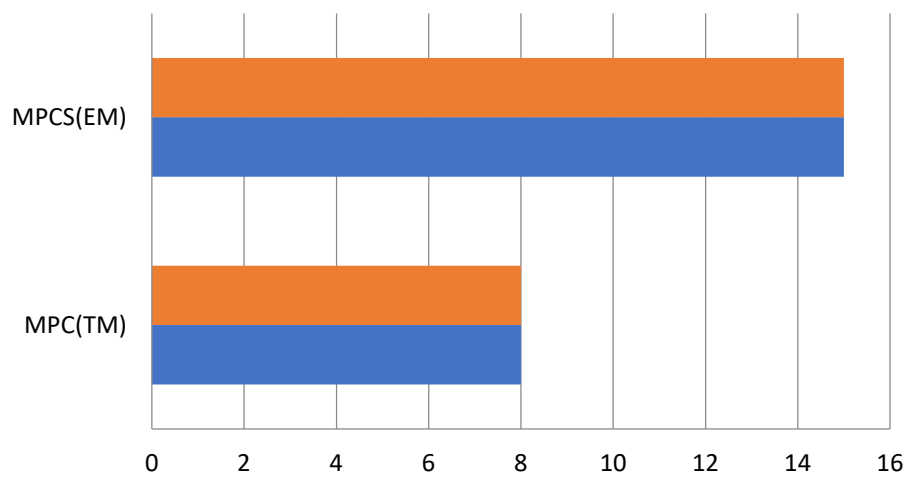

DEPARTMENT OF MATHEMATICS
RESULT ANALYSIS
2015 – 16

Second Year End

	MPC(TM)	MPCS(EM)
Second Year End Passed	7	16
Second Year End Appeared	16	16

Third Year End

	MPC(TM)	MPCS(EM)
Third Year End (Both Paper III & IV) Passed	8	15
Third Year End (Both Paper III & IV) Appeared	8	15