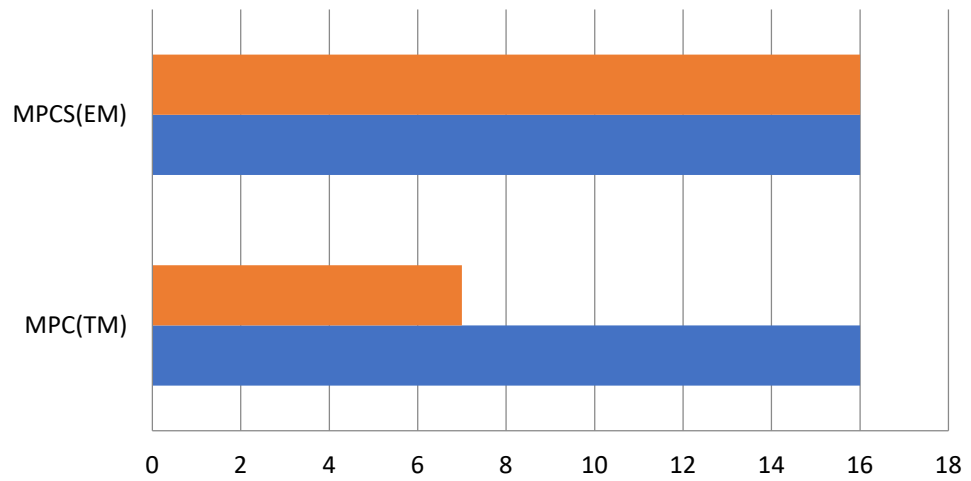

DEPARTMENT OF MATHEMATICS
RESULT ANALYSIS
2015 – 16

Second Year End

	MPC(TM)	MPCS(EM)
Second Year End Passed	7	16
Second Year End Appeared	16	16

Third Year End

	MPC(TM)	MPCS(EM)
Third Year End (Both Paper III & IV) Passed	8	15
Third Year End (Both Paper III & IV) Appeared	8	15