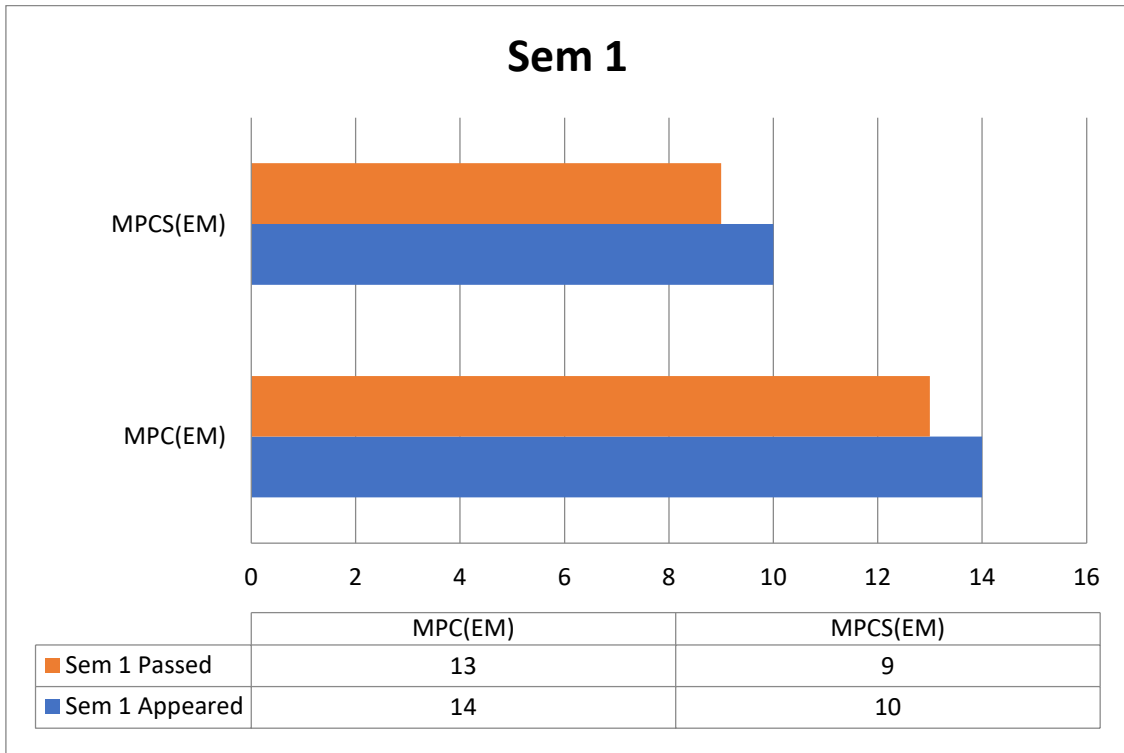

DEPARTMENT OF MATHEMATICS
RESULT ANALYSIS
2015 – 16

Second Year End

	MPC(TM)	MPCS(EM)
Second Year End Passed	7	16
Second Year End Appeared	16	16

Third Year End

	MPC(TM)	MPCS(EM)
Third Year End (Both Paper III & IV) Passed	8	15
Third Year End (Both Paper III & IV) Appeared	8	15